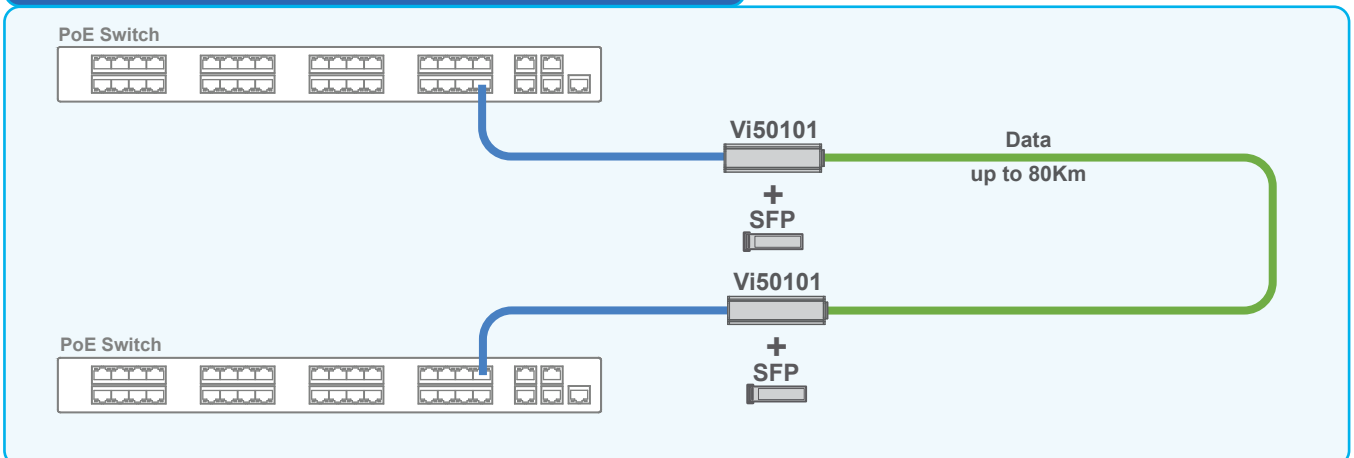

— Cat 5/6
— Fiber Optics

Connecting High Power PoE Cameras over Fiber cables

The Vi50000A is used with the Vi50101 for long distance high bandwidth applications. The Vi50000A provides up to 60W PoE power to meet the highest PTZ dome power requirements.

Connecting Network Switches at long Distances

With 1000Mbps (1G) bandwidth, the Vi50101 is the perfect solution for connecting PoE switches without fiber ports over long distances.