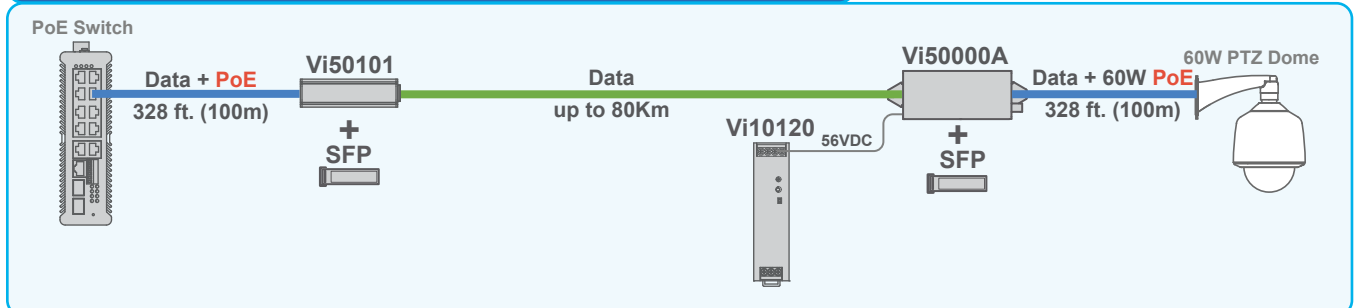

— Cat 5/6
— Fiber Optics

Connecting High Power PoE Cameras over Fiber cables

The Vi50000A is used with the Vi50101 for long distance high bandwidth applications. The Vi50000A provides up to 60W PoE power to meet the highest PTZ dome power requirements.

Connecting Network Switches at long Distances

With 1000Mbps (1G) bandwidth, the Vi50101 is the perfect solution for connecting PoE switches without fiber ports over long distances.